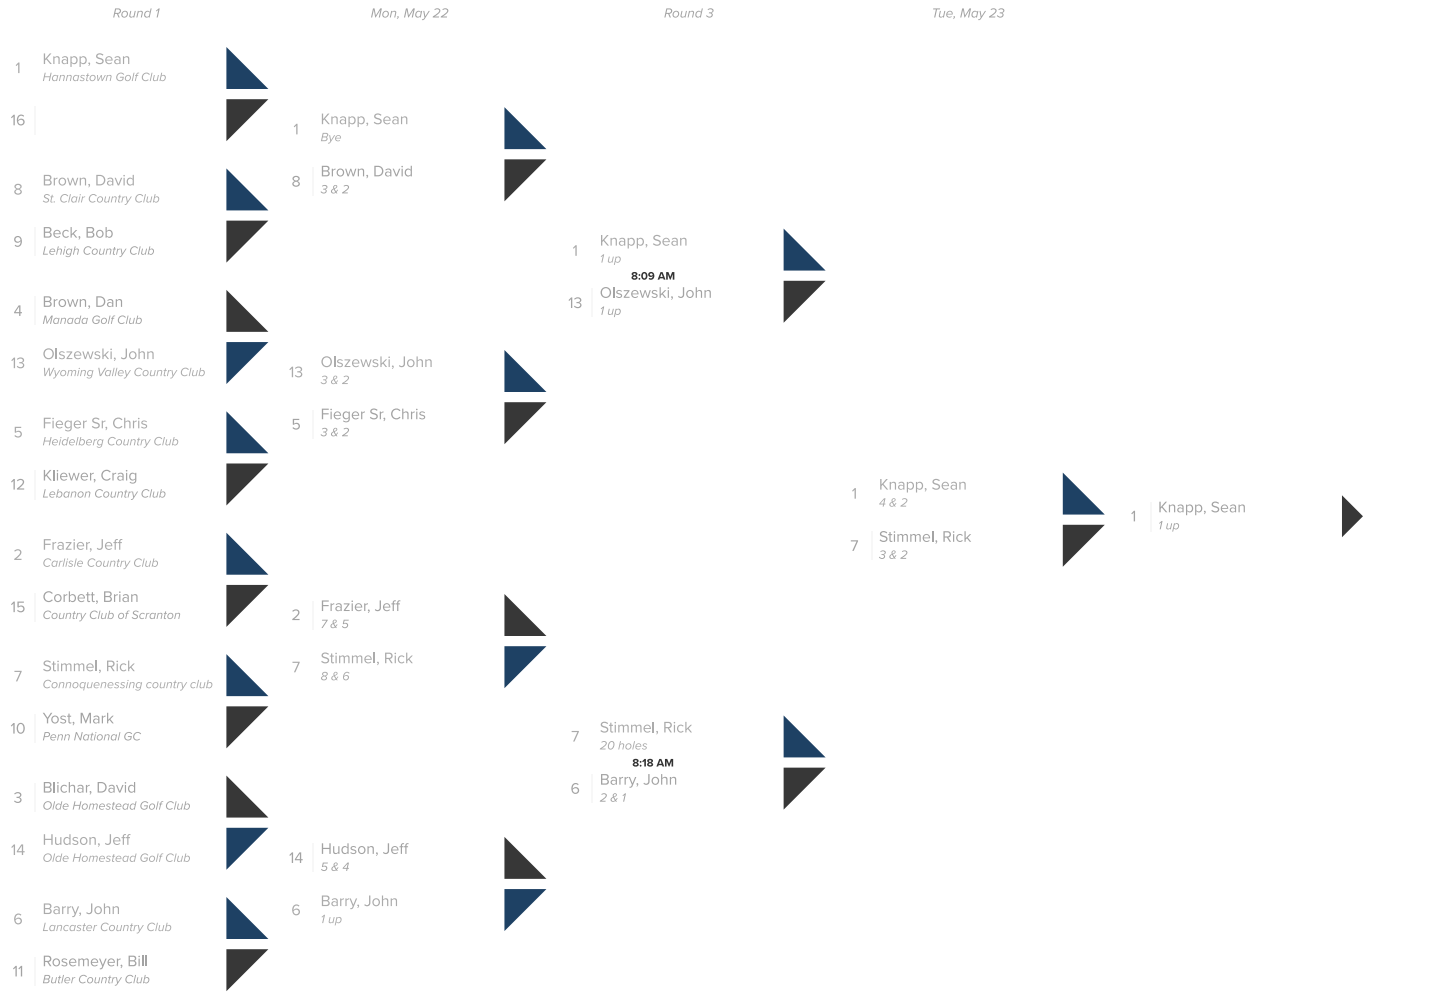

Select a Date: Round 4 (Tue, May 23) 

Senior Match Play Bracket - Finals in progress [Expand All](#)

[Match List Display](#)

Super Senior Bracket - Finals in progress [Expand All](#)

[Match List Display](#)