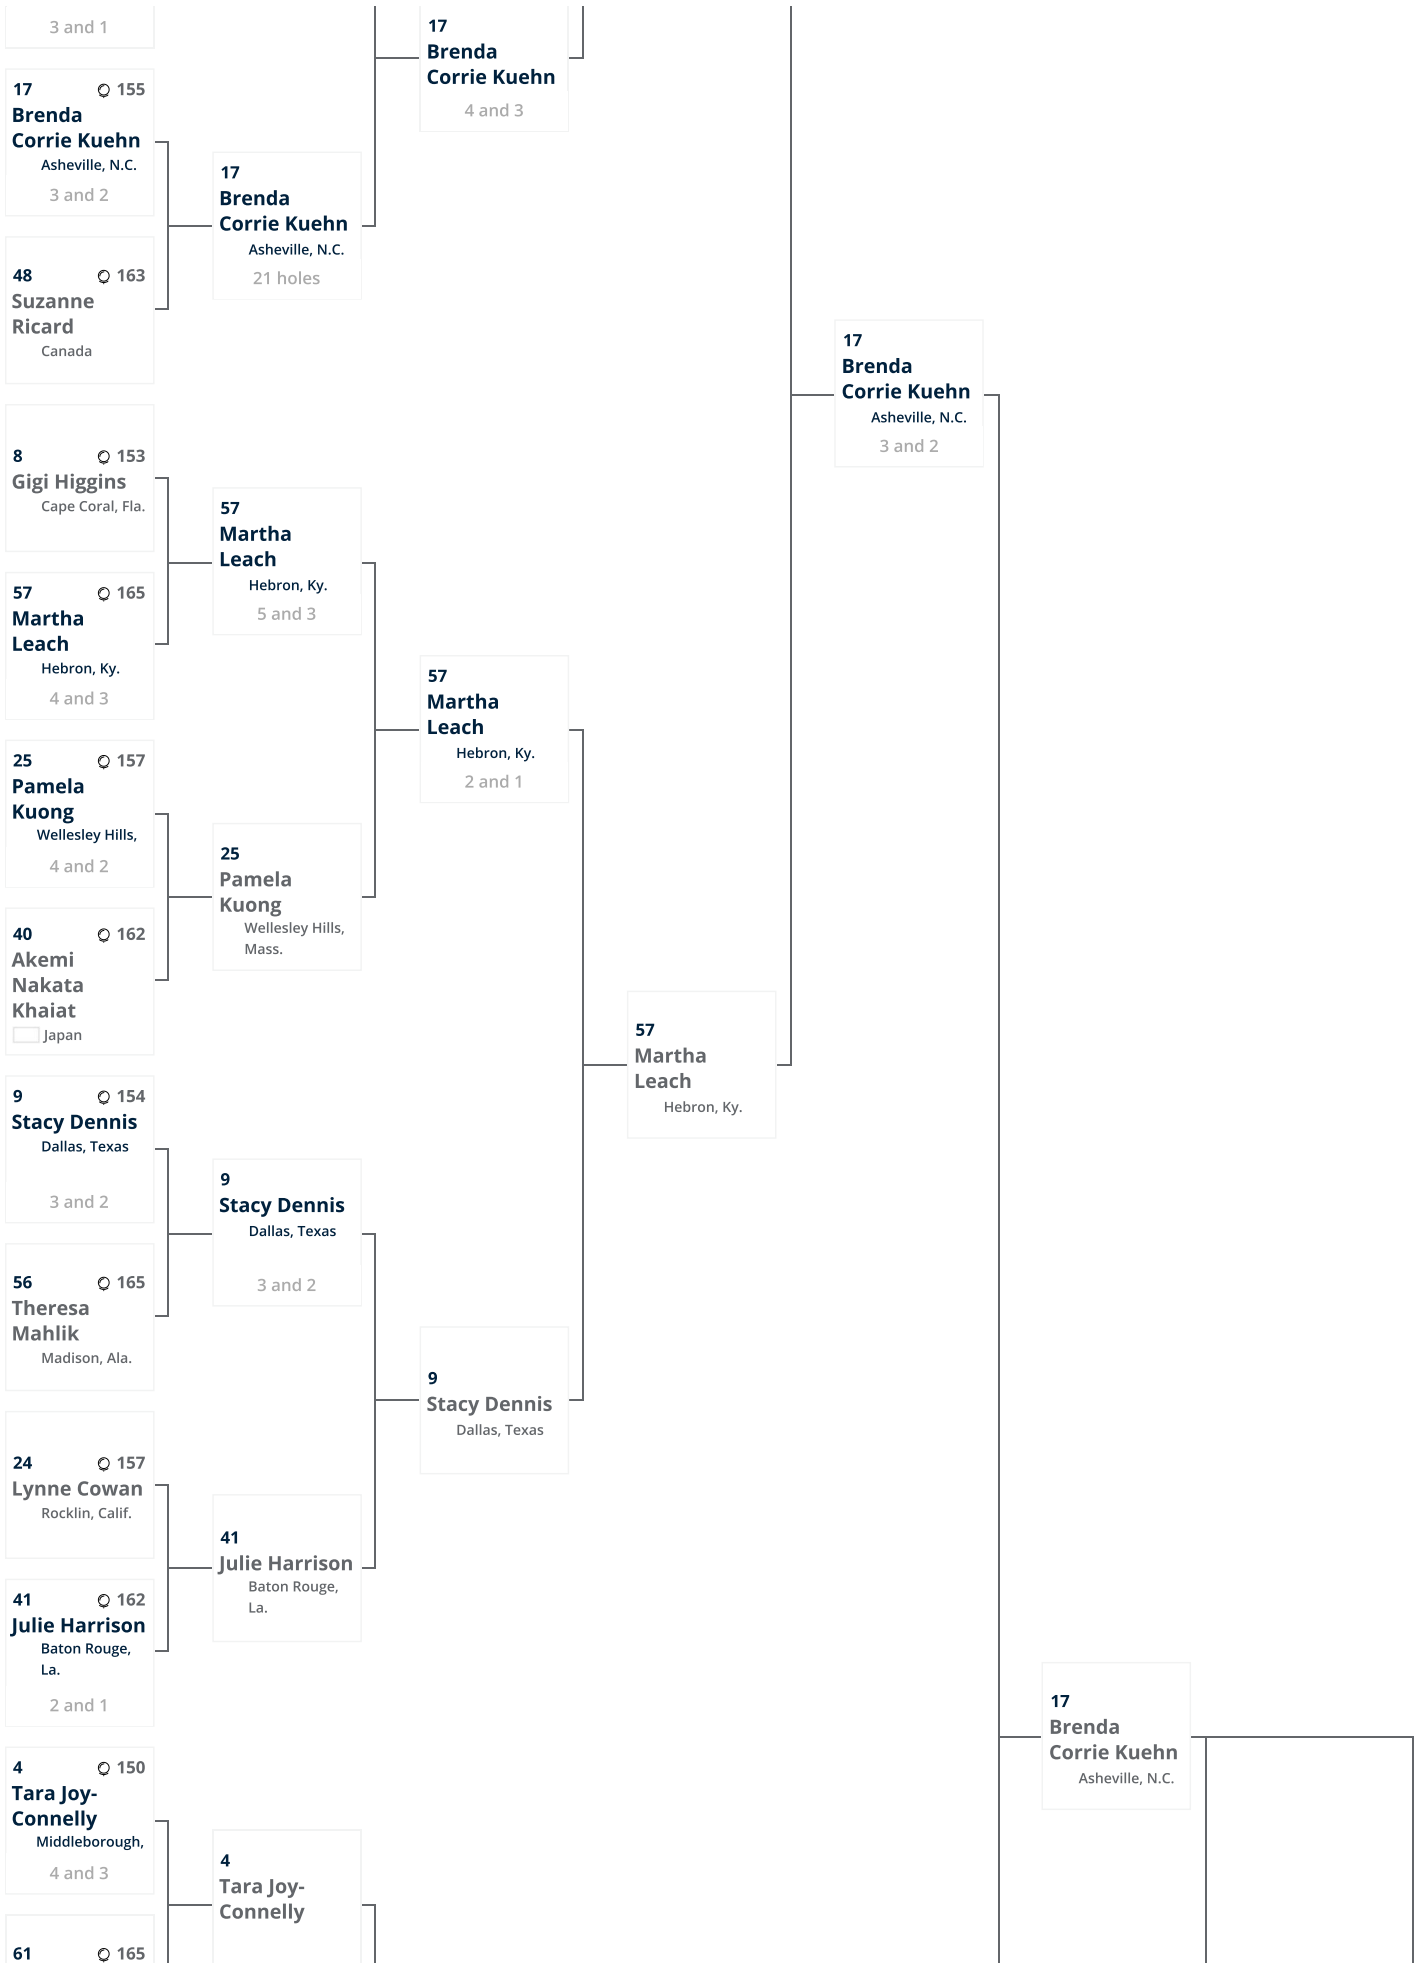

Senior Women's Amateur Championship®

Troon Country Club • Scottsdale, Ariz. • Sep. 30 - Oct. 5, 2023

**Round of 64**

Monday, October 02

**Round of 32**

Tuesday, October 03

**Round of 16**

Tuesday, October 03

**Quarterfinals**

Wednesday, October 04

**Semifinals**

Wednesday, October 04

**Final**

Thursday, October 05

**Champion**

**7**  
**Sarah Gallagher**  
 Canton, Ga.  
 Champion

**7**  
**Sarah Gallagher**  
 Canton, Ga.  
 19 holes

Senior Women's Amateur Championship®

Troon Country Club • Scottsdale, Ariz. • Sep. 30 - Oct. 5, 2023

Playoff: 7 Players for 2 Spots

HOLES		10	11	12	13	14	15	16	
PAR		4	5	4	3	4	3	4	
YARDS		343	458	323	141	371	117	324	
<b>Nora Phillips</b> <small>Hot Springs, Ark.</small>	Eliminated	4	5	-	-	-	-	-	
<b>Kay Daniel</b> <small>Covington, La.</small>	Seed 63	4	4	-	-	-	-	-	
<b>Tama Caldabaugh</b> <small>Ponte Vedra Beach, Fla.</small>	Seed 64	4	4	-	-	-	-	-	
<b>Tracy Welch</b> <small>Winchester, Mass.</small>	Eliminated	4	5	-	-	-	-	-	
<b>Karen Garcia</b> <small>Cool, Calif.</small>	Eliminated	4	5	-	-	-	-	-	
<b>Diane Lang</b> <small>Jamaica</small>	Eliminated	5	-	-	-	-	-	-	
<b>LeeAnn Fairlie</b> <small>Oklahoma City, Okla.</small>	Eliminated	6	-	-	-	-	-	-	

USGA Partners

Senior Women's Amateur Championship®

Troon Country Club • Scottsdale, Ariz. • Sep. 30 - Oct. 5, 2023

POS	COUNTRY	PLAYER	TO PAR	THRU	CURRENT	ROUND 1	ROUND 2	TOTAL	FAV
All times in MST • * 10th Tee Start									
1		Lara Tennant	+2	F*	+1	73	73	146	☆
2		Ellen Port	+5	F	E	77	72	149	☆
T3		Tara Joy-Connelly	+6	F*	+6	72	78	150	☆
T3		Shelly Stouffer	+6	F*	+3	75	75	150	☆
T5		Kim Eaton	+8	F*	+6	74	78	152	☆
T5		Kathy Hartwiger	+8	F*	+6	74	78	152	☆
T7		Sarah Gallagher	+9	F*	+6	75	78	153	☆
T7		Gigi Higgins	+9	F*	+9	72	81	153	☆
T9		Marilyn Hardy	+10	F	E	82	72	154	☆
T9		Mary Ann Hayward	+10	F*	+4	78	76	154	☆
T9		Stacy Dennis	+10	F*	+5	77	77	154	☆
T9		Robin Krapfl	+10	F*	+4	78	76	154	☆