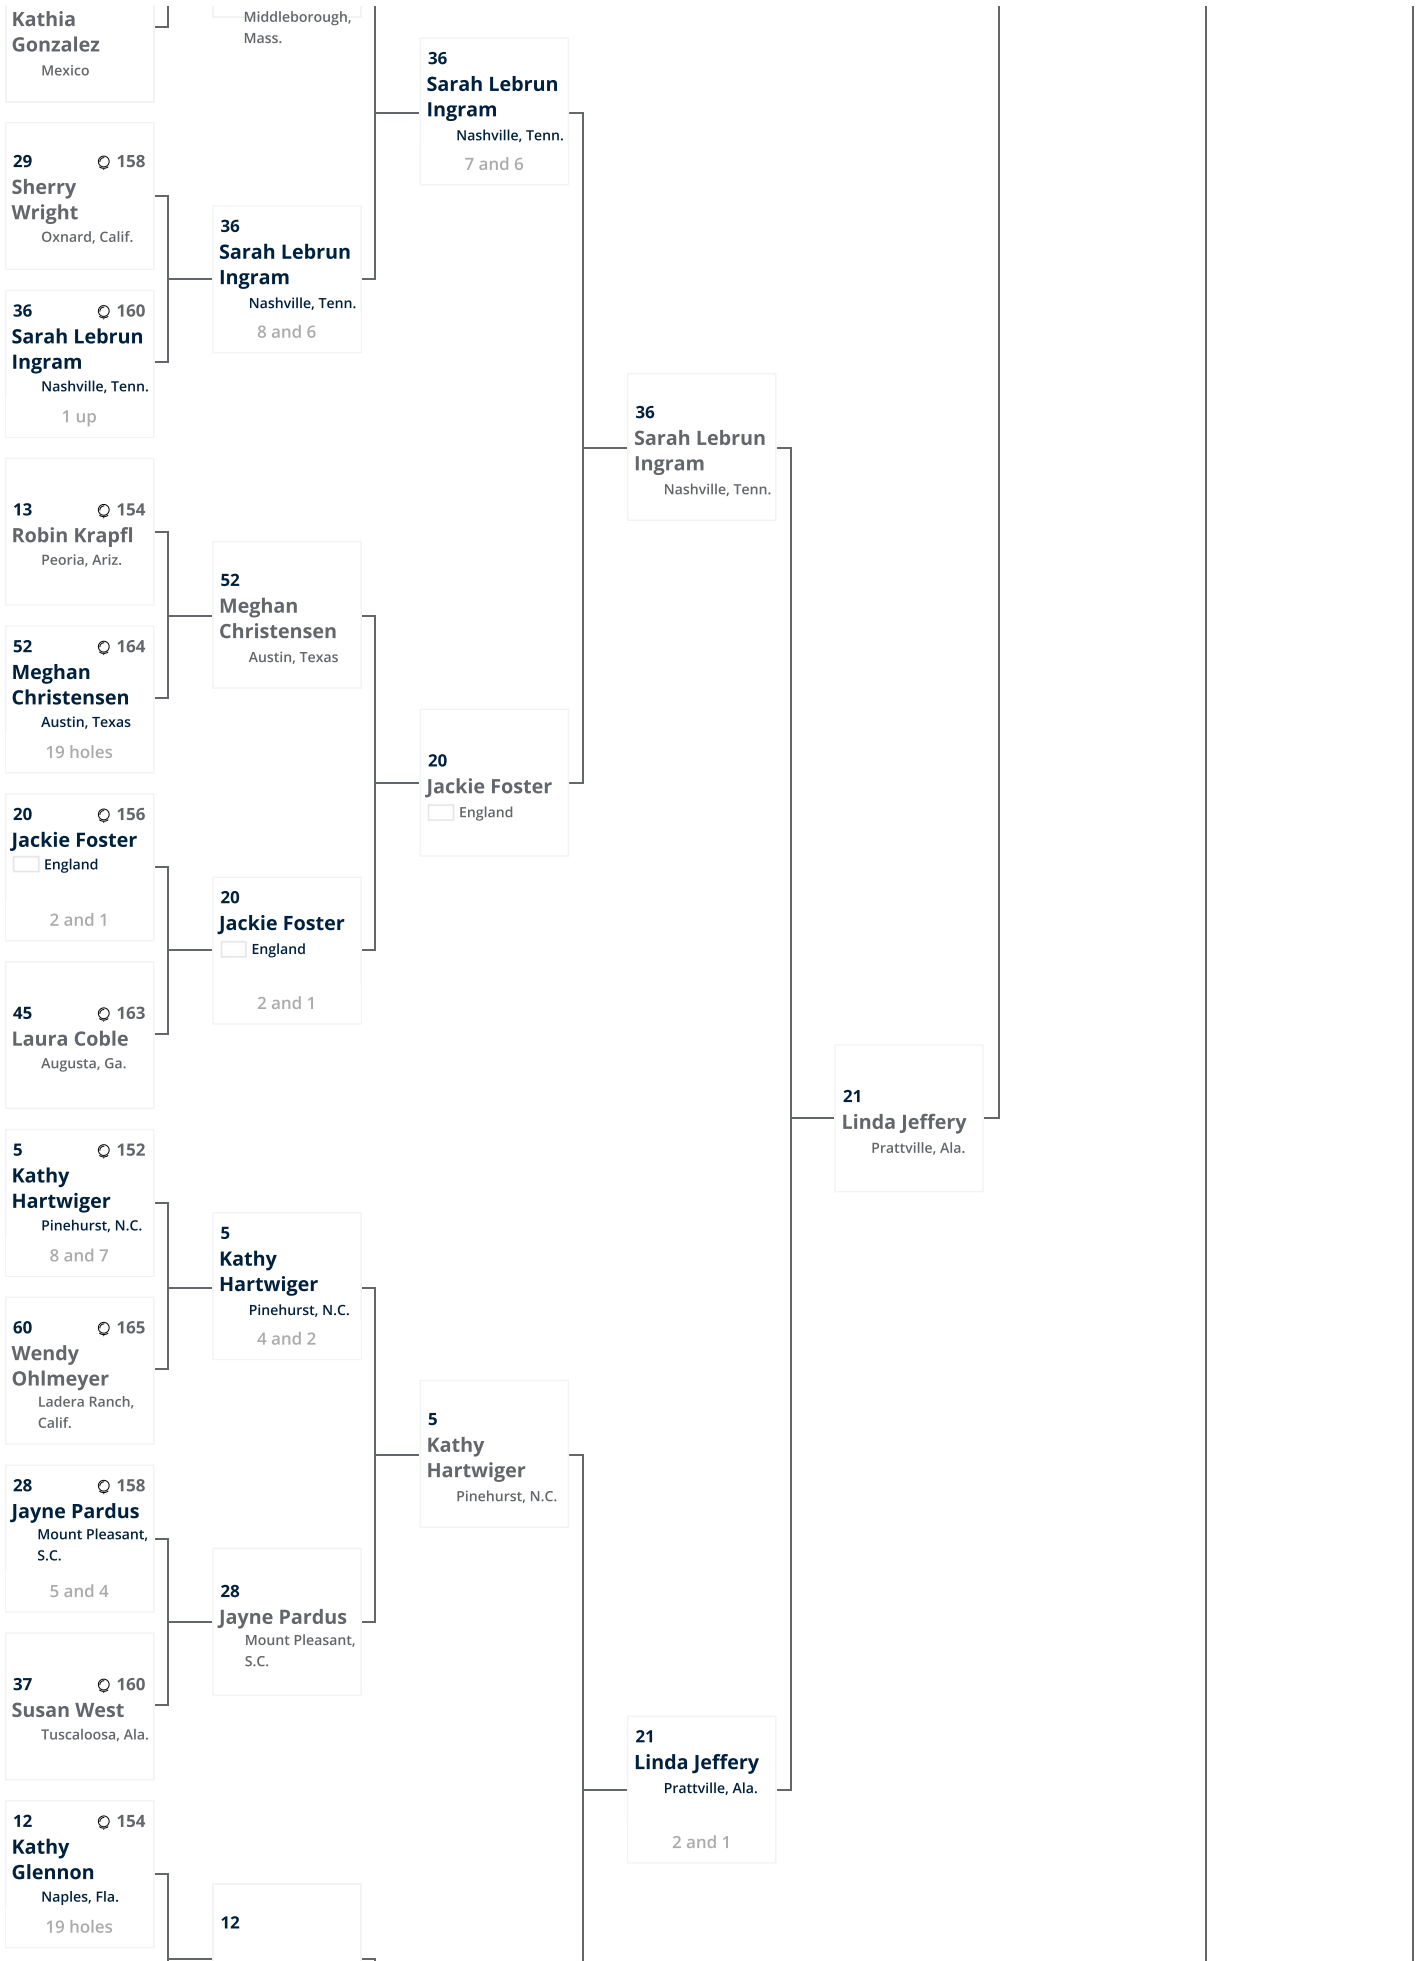

Senior Women's Amateur Championship®

Troon Country Club • Scottsdale, Ariz. • Sep. 30 - Oct. 5, 2023

**Round of 64**

Monday, October 02

**Round of 32**

Tuesday, October 03

**Round of 16**

Tuesday, October 03

**Quarterfinals**

Wednesday, October 04

**Semifinals**

Wednesday, October 04

**Final**

Thursday, October 05

**Champion**

**7**  
**Sarah Gallagher**  
 Canton, Ga.  
 Champion

**7**  
**Sarah Gallagher**  
 Canton, Ga.  
 19 holes

Senior Women's Amateur Championship®

Troon Country Club • Scottsdale, Ariz. • Sep. 30 - Oct. 5, 2023

Playoff: 7 Players for 2 Spots

HOLES		10	11	12	13	14	15	16	
PAR		4	5	4	3	4	3	4	
YARDS		343	458	323	141	371	117	324	
<b>Nora Phillips</b> <small>Hot Springs, Ark.</small>	Eliminated	4	5	-	-	-	-	-	
<b>Kay Daniel</b> <small>Covington, La.</small>	Seed 63	4	4	-	-	-	-	-	
<b>Tama Caldabaugh</b> <small>Ponte Vedra Beach, Fla.</small>	Seed 64	4	4	-	-	-	-	-	
<b>Tracy Welch</b> <small>Winchester, Mass.</small>	Eliminated	4	5	-	-	-	-	-	
<b>Karen Garcia</b> <small>Cool, Calif.</small>	Eliminated	4	5	-	-	-	-	-	
<b>Diane Lang</b> <small>Jamaica</small>	Eliminated	5	-	-	-	-	-	-	
<b>LeeAnn Fairlie</b> <small>Oklahoma City, Okla.</small>	Eliminated	6	-	-	-	-	-	-	

USGA Partners

Senior Women's Amateur Championship®

Troon Country Club • Scottsdale, Ariz. • Sep. 30 - Oct. 5, 2023

POS	COUNTRY	PLAYER	TO PAR	THRU	CURRENT	ROUND 1	ROUND 2	TOTAL	FAV
All times in MST • * 10th Tee Start									
1		Lara Tennant	+2	F*	+1	73	73	146	☆
2		Ellen Port	+5	F	E	77	72	149	☆
T3		Tara Joy-Connelly	+6	F*	+6	72	78	150	☆
T3		Shelly Stouffer	+6	F*	+3	75	75	150	☆
T5		Kim Eaton	+8	F*	+6	74	78	152	☆
T5		Kathy Hartwiger	+8	F*	+6	74	78	152	☆
T7		Sarah Gallagher	+9	F*	+6	75	78	153	☆
T7		Gigi Higgins	+9	F*	+9	72	81	153	☆
T9		Marilyn Hardy	+10	F	E	82	72	154	☆
T9		Mary Ann Hayward	+10	F*	+4	78	76	154	☆
T9		Stacy Dennis	+10	F*	+5	77	77	154	☆
T9		Robin Krapfl	+10	F*	+4	78	76	154	☆