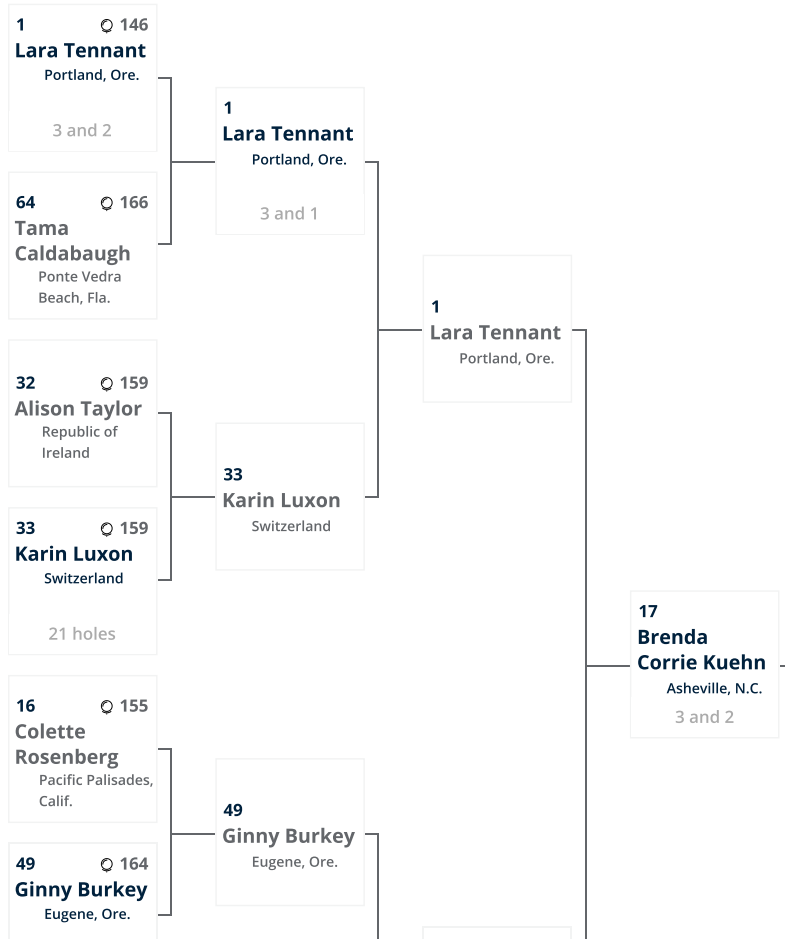

**Quarterfinals**

Wednesday, October 04

**Semifinals**

Wednesday, October 04

**Final**

Thursday, October 05

**Champion**

**7**  
**Sarah Gallagher**  
 Canton, Ga.  
 Champion

**7**  
**Sarah Gallagher**  
 Canton, Ga.  
 19 holes

Senior Women's Amateur Championship®

Troon Country Club • Scottsdale, Ariz. • Sep. 30 - Oct. 5, 2023

Playoff: 7 Players for 2 Spots

HOLES		10	11	12	13	14	15	16	
PAR		4	5	4	3	4	3	4	
YARDS		343	458	323	141	371	117	324	
<b>Nora Phillips</b> <small>Hot Springs, Ark.</small>	Eliminated	4	5	-	-	-	-	-	
<b>Kay Daniel</b> <small>Covington, La.</small>	Seed 63	4	4	-	-	-	-	-	
<b>Tama Caldabaugh</b> <small>Ponte Vedra Beach, Fla.</small>	Seed 64	4	4	-	-	-	-	-	
<b>Tracy Welch</b> <small>Winchester, Mass.</small>	Eliminated	4	5	-	-	-	-	-	
<b>Karen Garcia</b> <small>Cool, Calif.</small>	Eliminated	4	5	-	-	-	-	-	
<b>Diane Lang</b> <small>Jamaica</small>	Eliminated	5	-	-	-	-	-	-	
<b>LeeAnn Fairlie</b> <small>Oklahoma City, Okla.</small>	Eliminated	6	-	-	-	-	-	-	

USGA Partners

Senior Women's Amateur Championship®

Troon Country Club • Scottsdale, Ariz. • Sep. 30 - Oct. 5, 2023

POS	COUNTRY	PLAYER	TO PAR	THRU	CURRENT	ROUND 1	ROUND 2	TOTAL	FAV
All times in MST • * 10th Tee Start									
1		Lara Tennant	+2	F*	+1	73	73	146	☆
2		Ellen Port	+5	F	E	77	72	149	☆
T3		Tara Joy-Connelly	+6	F*	+6	72	78	150	☆
T3		Shelly Stouffer	+6	F*	+3	75	75	150	☆
T5		Kim Eaton	+8	F*	+6	74	78	152	☆
T5		Kathy Hartwiger	+8	F*	+6	74	78	152	☆
T7		Sarah Gallagher	+9	F*	+6	75	78	153	☆
T7		Gigi Higgins	+9	F*	+9	72	81	153	☆
T9		Marilyn Hardy	+10	F	E	82	72	154	☆
T9		Mary Ann Hayward	+10	F*	+4	78	76	154	☆
T9		Stacy Dennis	+10	F*	+5	77	77	154	☆
T9		Robin Krapfl	+10	F*	+4	78	76	154	☆