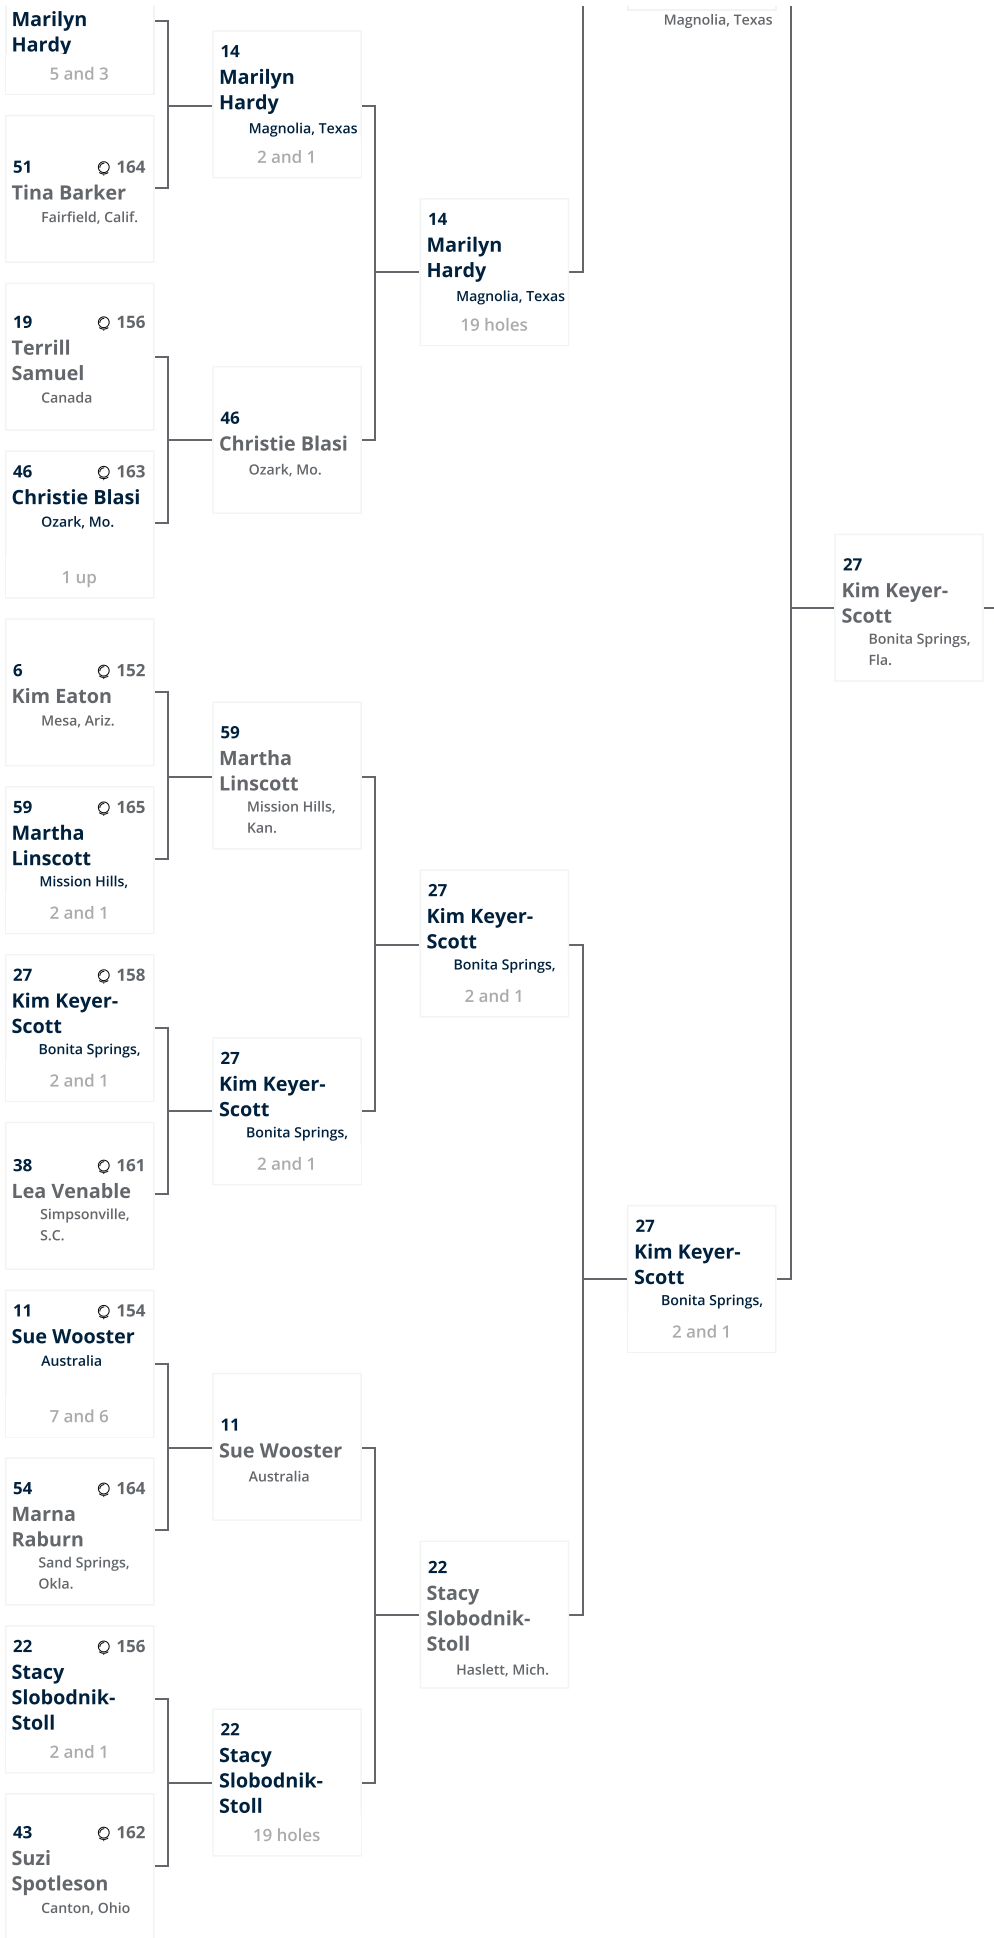

Senior Women's Amateur Championship®

Troon Country Club • Scottsdale, Ariz. • Sep. 30 - Oct. 5, 2023

**Round of 64**

Monday, October 02

**Round of 32**

Tuesday, October 03

**Round of 16**

Tuesday, October 03

**Quarterfinals**

Wednesday, October 04

**Semifinals**

Wednesday, October 04

**Final**

Thursday, October 05

**Champion**

**7**  
**Sarah Gallagher**  
 Canton, Ga.  
 Champion

**7**  
**Sarah Gallagher**  
 Canton, Ga.  
 19 holes

Senior Women's Amateur Championship®

Troon Country Club • Scottsdale, Ariz. • Sep. 30 - Oct. 5, 2023

Playoff: 7 Players for 2 Spots

HOLES		10	11	12	13	14	15	16	
PAR		4	5	4	3	4	3	4	
YARDS		343	458	323	141	371	117	324	
<b>Nora Phillips</b> <small>Hot Springs, Ark.</small>	Eliminated	4	5	-	-	-	-	-	
<b>Kay Daniel</b> <small>Covington, La.</small>	Seed 63	4	4	-	-	-	-	-	
<b>Tama Caldabaugh</b> <small>Ponte Vedra Beach, Fla.</small>	Seed 64	4	4	-	-	-	-	-	
<b>Tracy Welch</b> <small>Winchester, Mass.</small>	Eliminated	4	5	-	-	-	-	-	
<b>Karen Garcia</b> <small>Cool, Calif.</small>	Eliminated	4	5	-	-	-	-	-	
<b>Diane Lang</b> <small>Jamaica</small>	Eliminated	5	-	-	-	-	-	-	
<b>LeeAnn Fairlie</b> <small>Oklahoma City, Okla.</small>	Eliminated	6	-	-	-	-	-	-	

USGA Partners

Senior Women's Amateur Championship®

Troon Country Club • Scottsdale, Ariz. • Sep. 30 - Oct. 5, 2023

POS	COUNTRY	PLAYER	TO PAR	THRU	CURRENT	ROUND 1	ROUND 2	TOTAL	FAV
All times in MST • * 10th Tee Start									
1		Lara Tennant	+2	F*	+1	73	73	146	☆
2		Ellen Port	+5	F	E	77	72	149	☆
T3		Tara Joy-Connelly	+6	F*	+6	72	78	150	☆
T3		Shelly Stouffer	+6	F*	+3	75	75	150	☆
T5		Kim Eaton	+8	F*	+6	74	78	152	☆
T5		Kathy Hartwiger	+8	F*	+6	74	78	152	☆
T7		Sarah Gallagher	+9	F*	+6	75	78	153	☆
T7		Gigi Higgins	+9	F*	+9	72	81	153	☆
T9		Marilyn Hardy	+10	F	E	82	72	154	☆
T9		Mary Ann Hayward	+10	F*	+4	78	76	154	☆
T9		Stacy Dennis	+10	F*	+5	77	77	154	☆
T9		Robin Krapfl	+10	F*	+4	78	76	154	☆