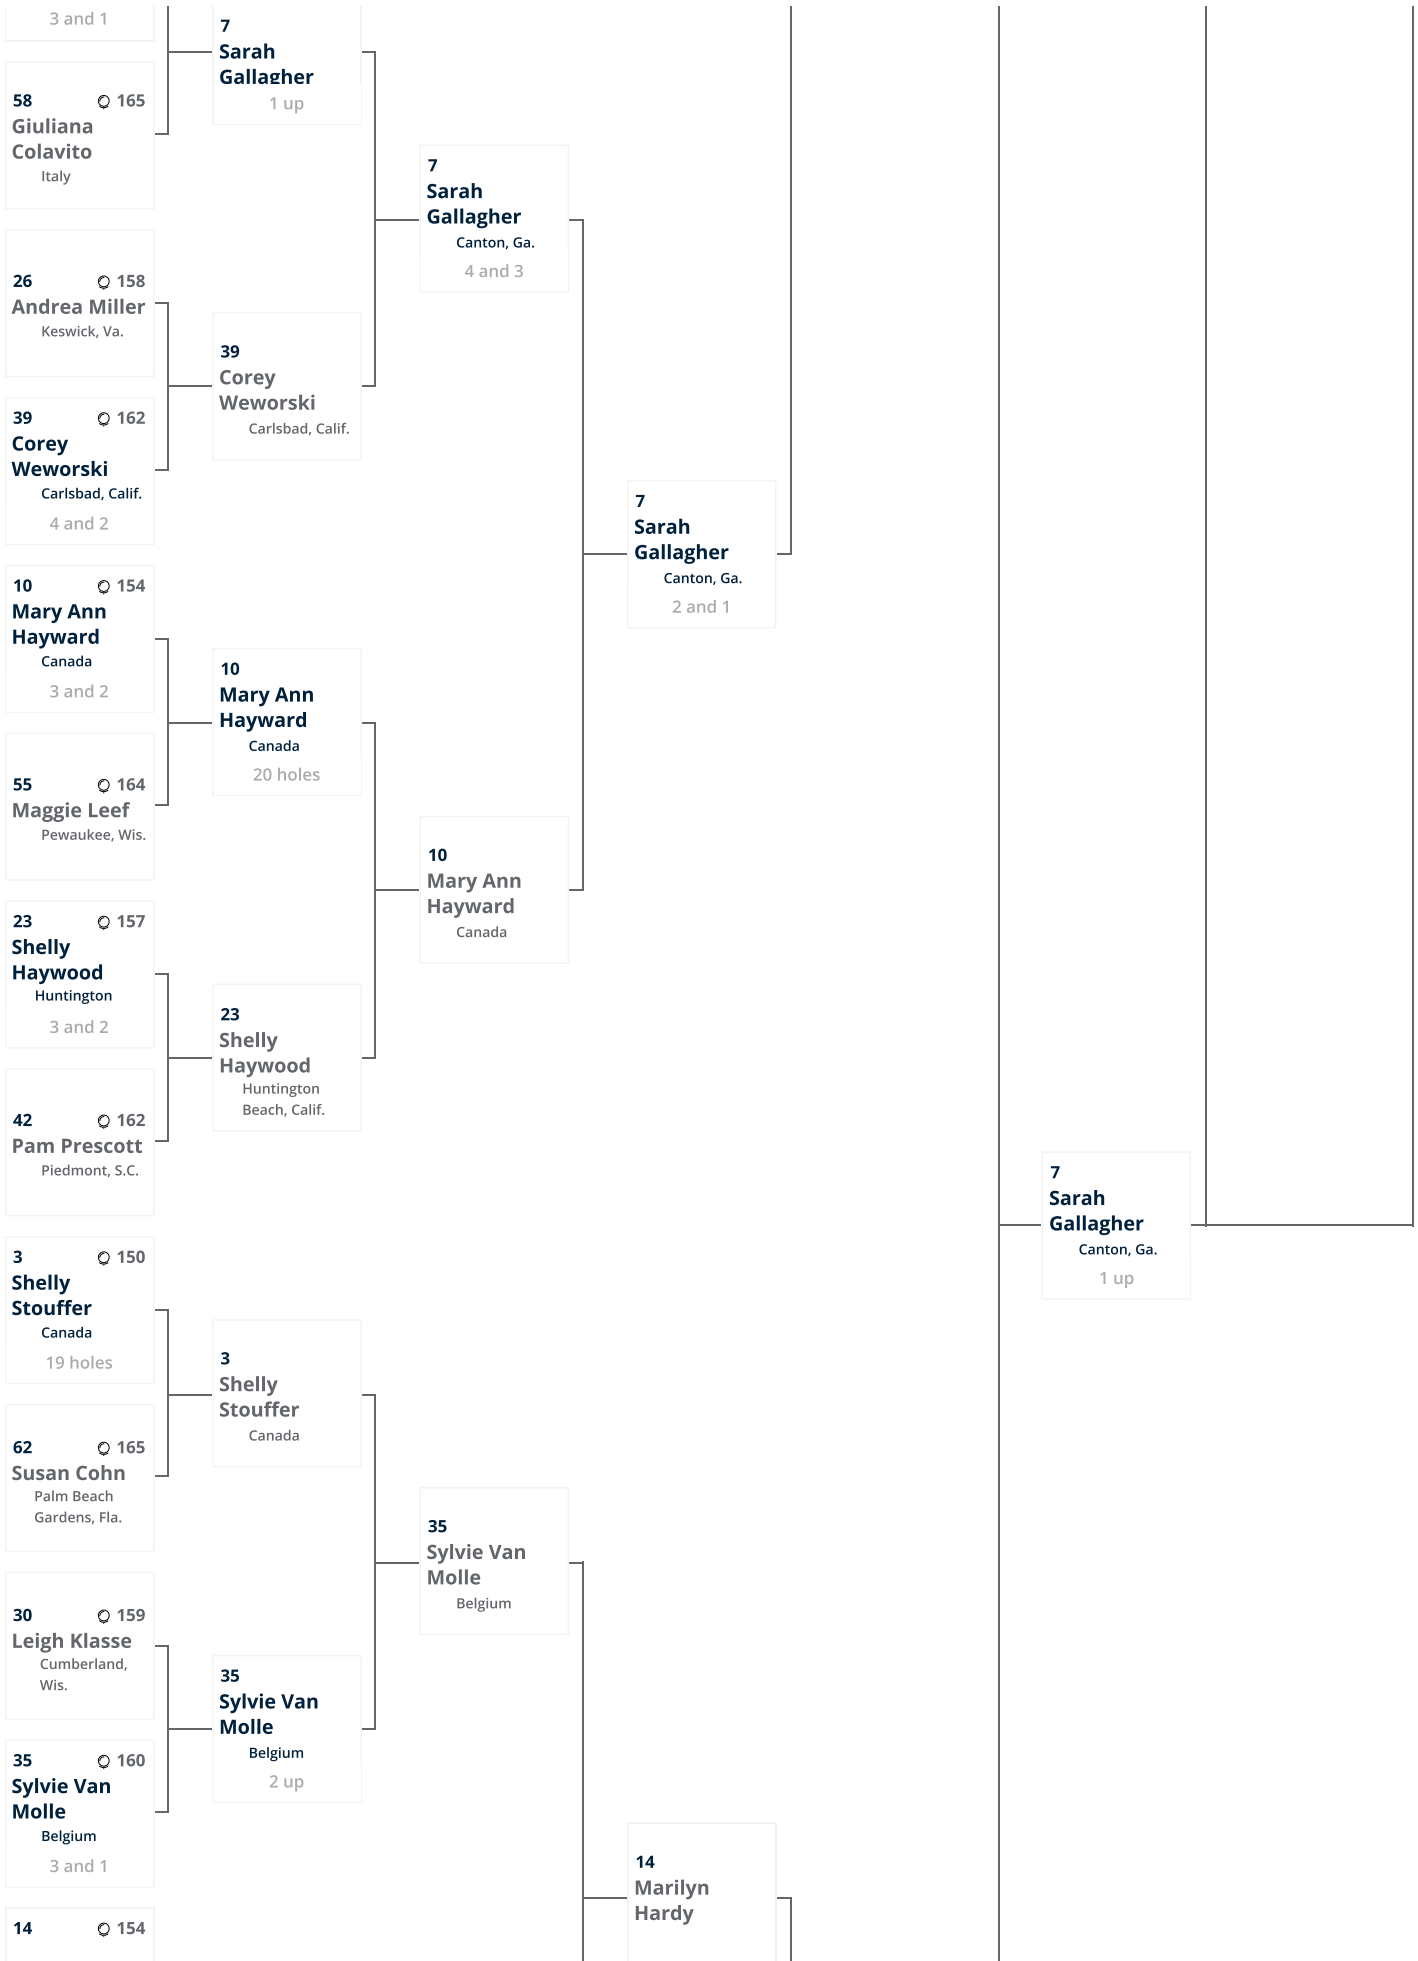

Senior Women's Amateur Championship®

Troon Country Club • Scottsdale, Ariz. • Sep. 30 - Oct. 5, 2023

**Round of 64**

Monday, October 02

**Round of 32**

Tuesday, October 03

**Round of 16**

Tuesday, October 03

**Quarterfinals**

Wednesday, October 04

**Semifinals**

Wednesday, October 04

**Final**

Thursday, October 05

**Champion**

**7**  
**Sarah Gallagher**  
 Canton, Ga.  
 Champion

**7**  
**Sarah Gallagher**  
 Canton, Ga.  
 19 holes

Senior Women's Amateur Championship®

Troon Country Club • Scottsdale, Ariz. • Sep. 30 - Oct. 5, 2023

Playoff: 7 Players for 2 Spots

HOLES		10	11	12	13	14	15	16	
PAR		4	5	4	3	4	3	4	
YARDS		343	458	323	141	371	117	324	
<b>Nora Phillips</b> <small>Hot Springs, Ark.</small>	Eliminated	4	5	-	-	-	-	-	
<b>Kay Daniel</b> <small>Covington, La.</small>	Seed 63	4	4	-	-	-	-	-	
<b>Tama Caldabaugh</b> <small>Ponte Vedra Beach, Fla.</small>	Seed 64	4	4	-	-	-	-	-	
<b>Tracy Welch</b> <small>Winchester, Mass.</small>	Eliminated	4	5	-	-	-	-	-	
<b>Karen Garcia</b> <small>Cool, Calif.</small>	Eliminated	4	5	-	-	-	-	-	
<b>Diane Lang</b> <small>Jamaica</small>	Eliminated	5	-	-	-	-	-	-	
<b>LeeAnn Fairlie</b> <small>Oklahoma City, Okla.</small>	Eliminated	6	-	-	-	-	-	-	

USGA Partners

Senior Women's Amateur Championship®

Troon Country Club • Scottsdale, Ariz. • Sep. 30 - Oct. 5, 2023

POS	COUNTRY	PLAYER	TO PAR	THRU	CURRENT	ROUND 1	ROUND 2	TOTAL	FAV
All times in MST • * 10th Tee Start									
1		Lara Tennant	+2	F*	+1	73	73	146	☆
2		Ellen Port	+5	F	E	77	72	149	☆
T3		Tara Joy-Connelly	+6	F*	+6	72	78	150	☆
T3		Shelly Stouffer	+6	F*	+3	75	75	150	☆
T5		Kim Eaton	+8	F*	+6	74	78	152	☆
T5		Kathy Hartwiger	+8	F*	+6	74	78	152	☆
T7		Sarah Gallagher	+9	F*	+6	75	78	153	☆
T7		Gigi Higgins	+9	F*	+9	72	81	153	☆
T9		Marilyn Hardy	+10	F	E	82	72	154	☆
T9		Mary Ann Hayward	+10	F*	+4	78	76	154	☆
T9		Stacy Dennis	+10	F*	+5	77	77	154	☆
T9		Robin Krapfl	+10	F*	+4	78	76	154	☆