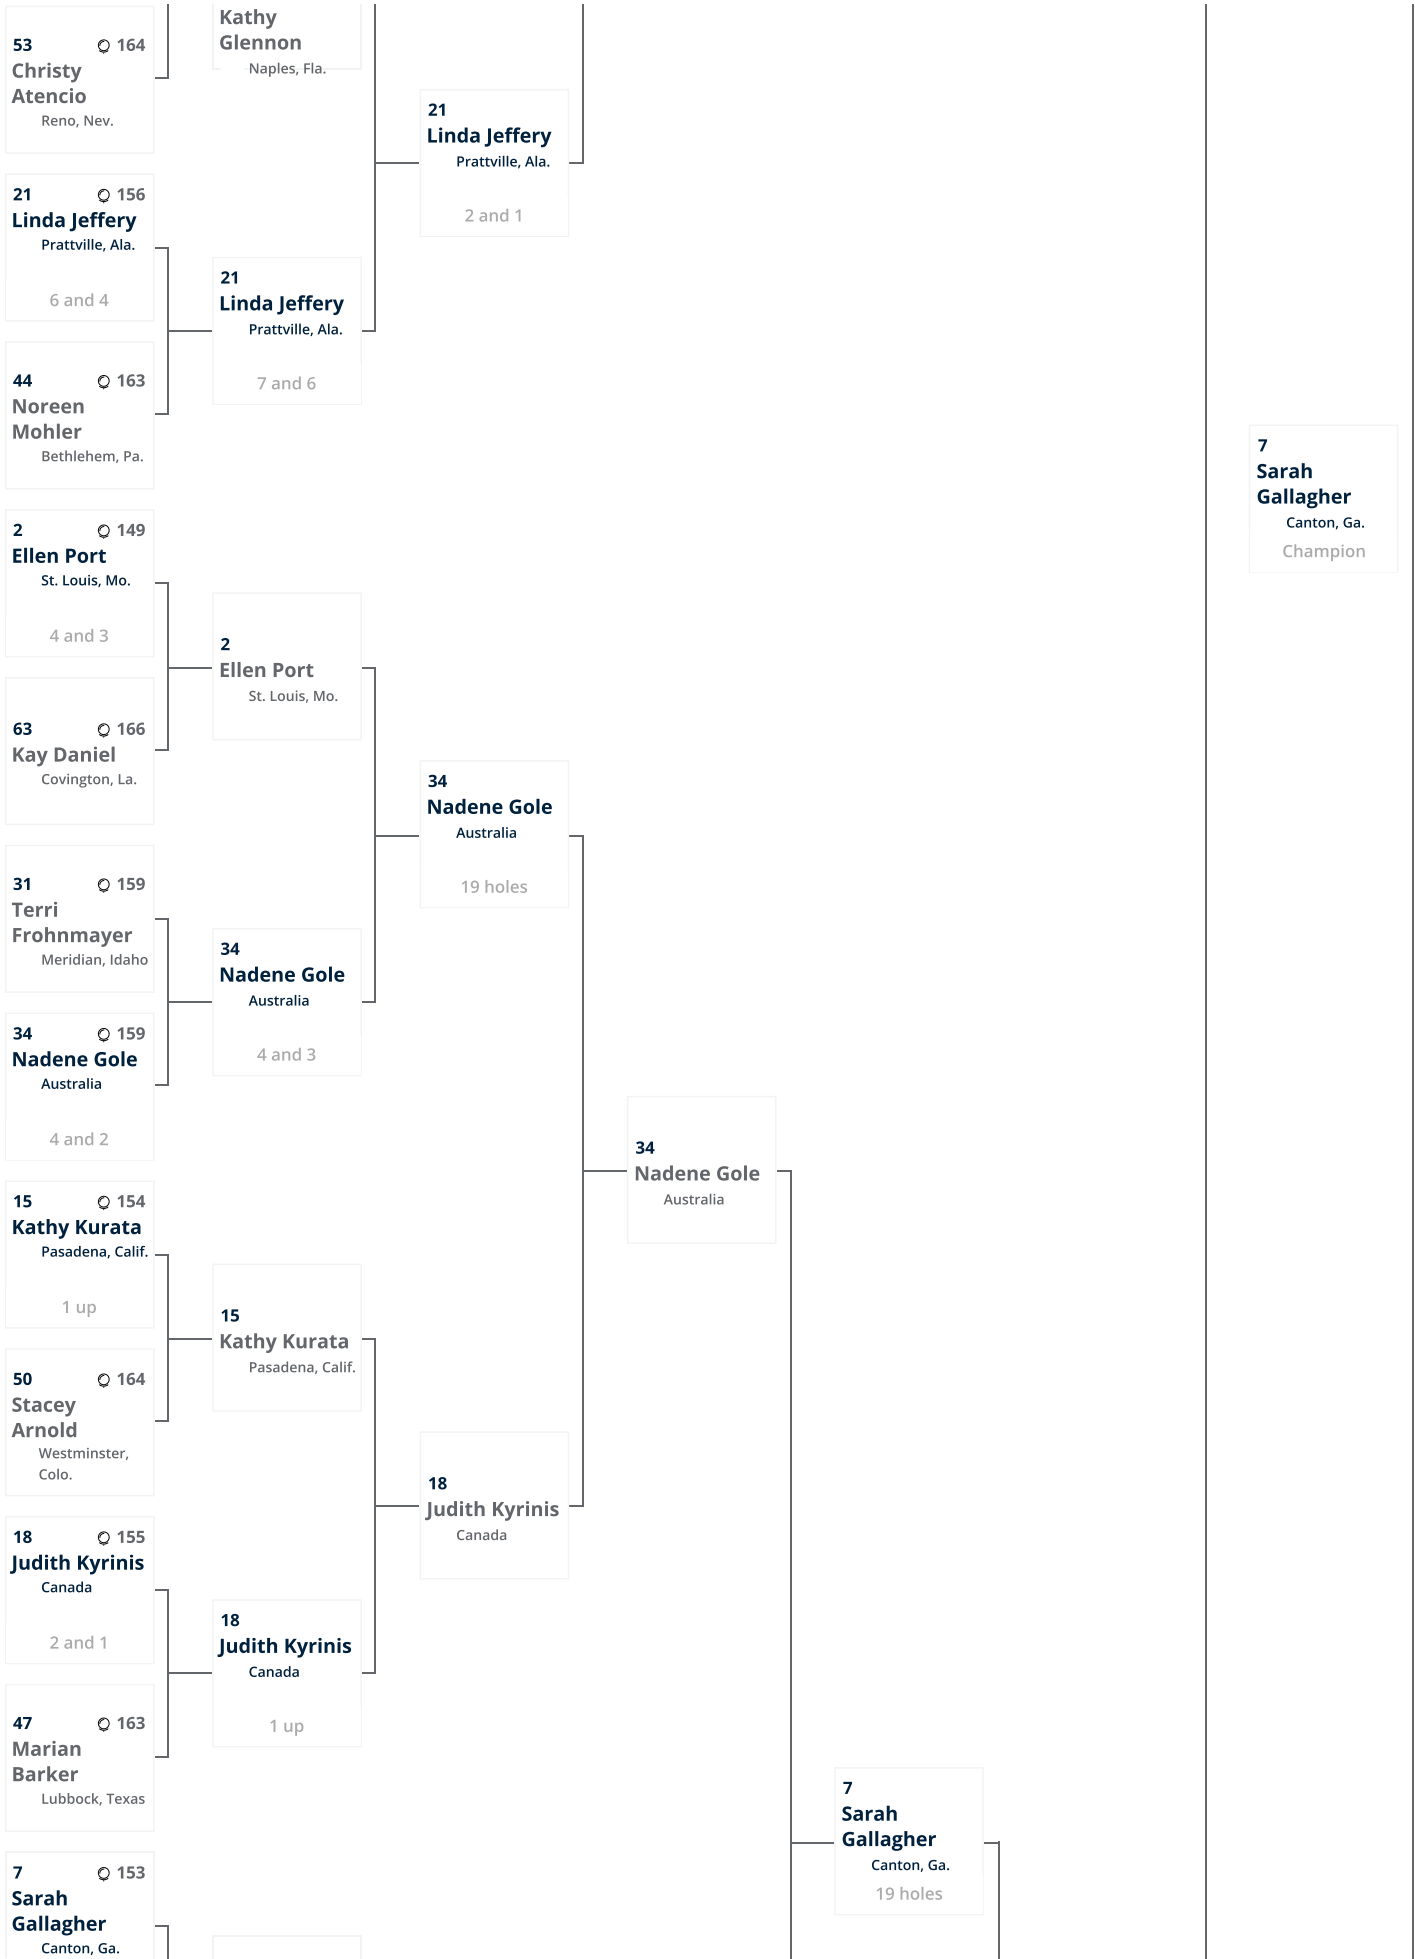

Senior Women's Amateur Championship®

Troon Country Club • Scottsdale, Ariz. • Sep. 30 - Oct. 5, 2023

**Round of 64**

Monday, October 02

**Round of 32**

Tuesday, October 03

**Round of 16**

Tuesday, October 03

**Quarterfinals**

Wednesday, October 04

**Semifinals**

Wednesday, October 04

**Final**

Thursday, October 05

**Champion**

**7**  
**Sarah Gallagher**  
 Canton, Ga.  
 Champion

**7**  
**Sarah Gallagher**  
 Canton, Ga.  
 19 holes

Senior Women's Amateur Championship®

Troon Country Club • Scottsdale, Ariz. • Sep. 30 - Oct. 5, 2023

Playoff: 7 Players for 2 Spots

HOLES		10	11	12	13	14	15	16	
PAR		4	5	4	3	4	3	4	
YARDS		343	458	323	141	371	117	324	
<b>Nora Phillips</b> <small>Hot Springs, Ark.</small>	Eliminated	4	5	-	-	-	-	-	
<b>Kay Daniel</b> <small>Covington, La.</small>	Seed 63	4	4	-	-	-	-	-	
<b>Tama Caldabaugh</b> <small>Ponte Vedra Beach, Fla.</small>	Seed 64	4	4	-	-	-	-	-	
<b>Tracy Welch</b> <small>Winchester, Mass.</small>	Eliminated	4	5	-	-	-	-	-	
<b>Karen Garcia</b> <small>Cool, Calif.</small>	Eliminated	4	5	-	-	-	-	-	
<b>Diane Lang</b> <small>Jamaica</small>	Eliminated	5	-	-	-	-	-	-	
<b>LeeAnn Fairlie</b> <small>Oklahoma City, Okla.</small>	Eliminated	6	-	-	-	-	-	-	

USGA Partners

Senior Women's Amateur Championship®

Troon Country Club • Scottsdale, Ariz. • Sep. 30 - Oct. 5, 2023

POS	COUNTRY	PLAYER	TO PAR	THRU	CURRENT	ROUND 1	ROUND 2	TOTAL	FAV
All times in MST • * 10th Tee Start									
1		Lara Tennant	+2	F*	+1	73	73	146	☆
2		Ellen Port	+5	F	E	77	72	149	☆
T3		Tara Joy-Connelly	+6	F*	+6	72	78	150	☆
T3		Shelly Stouffer	+6	F*	+3	75	75	150	☆
T5		Kim Eaton	+8	F*	+6	74	78	152	☆
T5		Kathy Hartwiger	+8	F*	+6	74	78	152	☆
T7		Sarah Gallagher	+9	F*	+6	75	78	153	☆
T7		Gigi Higgins	+9	F*	+9	72	81	153	☆
T9		Marilyn Hardy	+10	F	E	82	72	154	☆
T9		Mary Ann Hayward	+10	F*	+4	78	76	154	☆
T9		Stacy Dennis	+10	F*	+5	77	77	154	☆
T9		Robin Krapfl	+10	F*	+4	78	76	154	☆