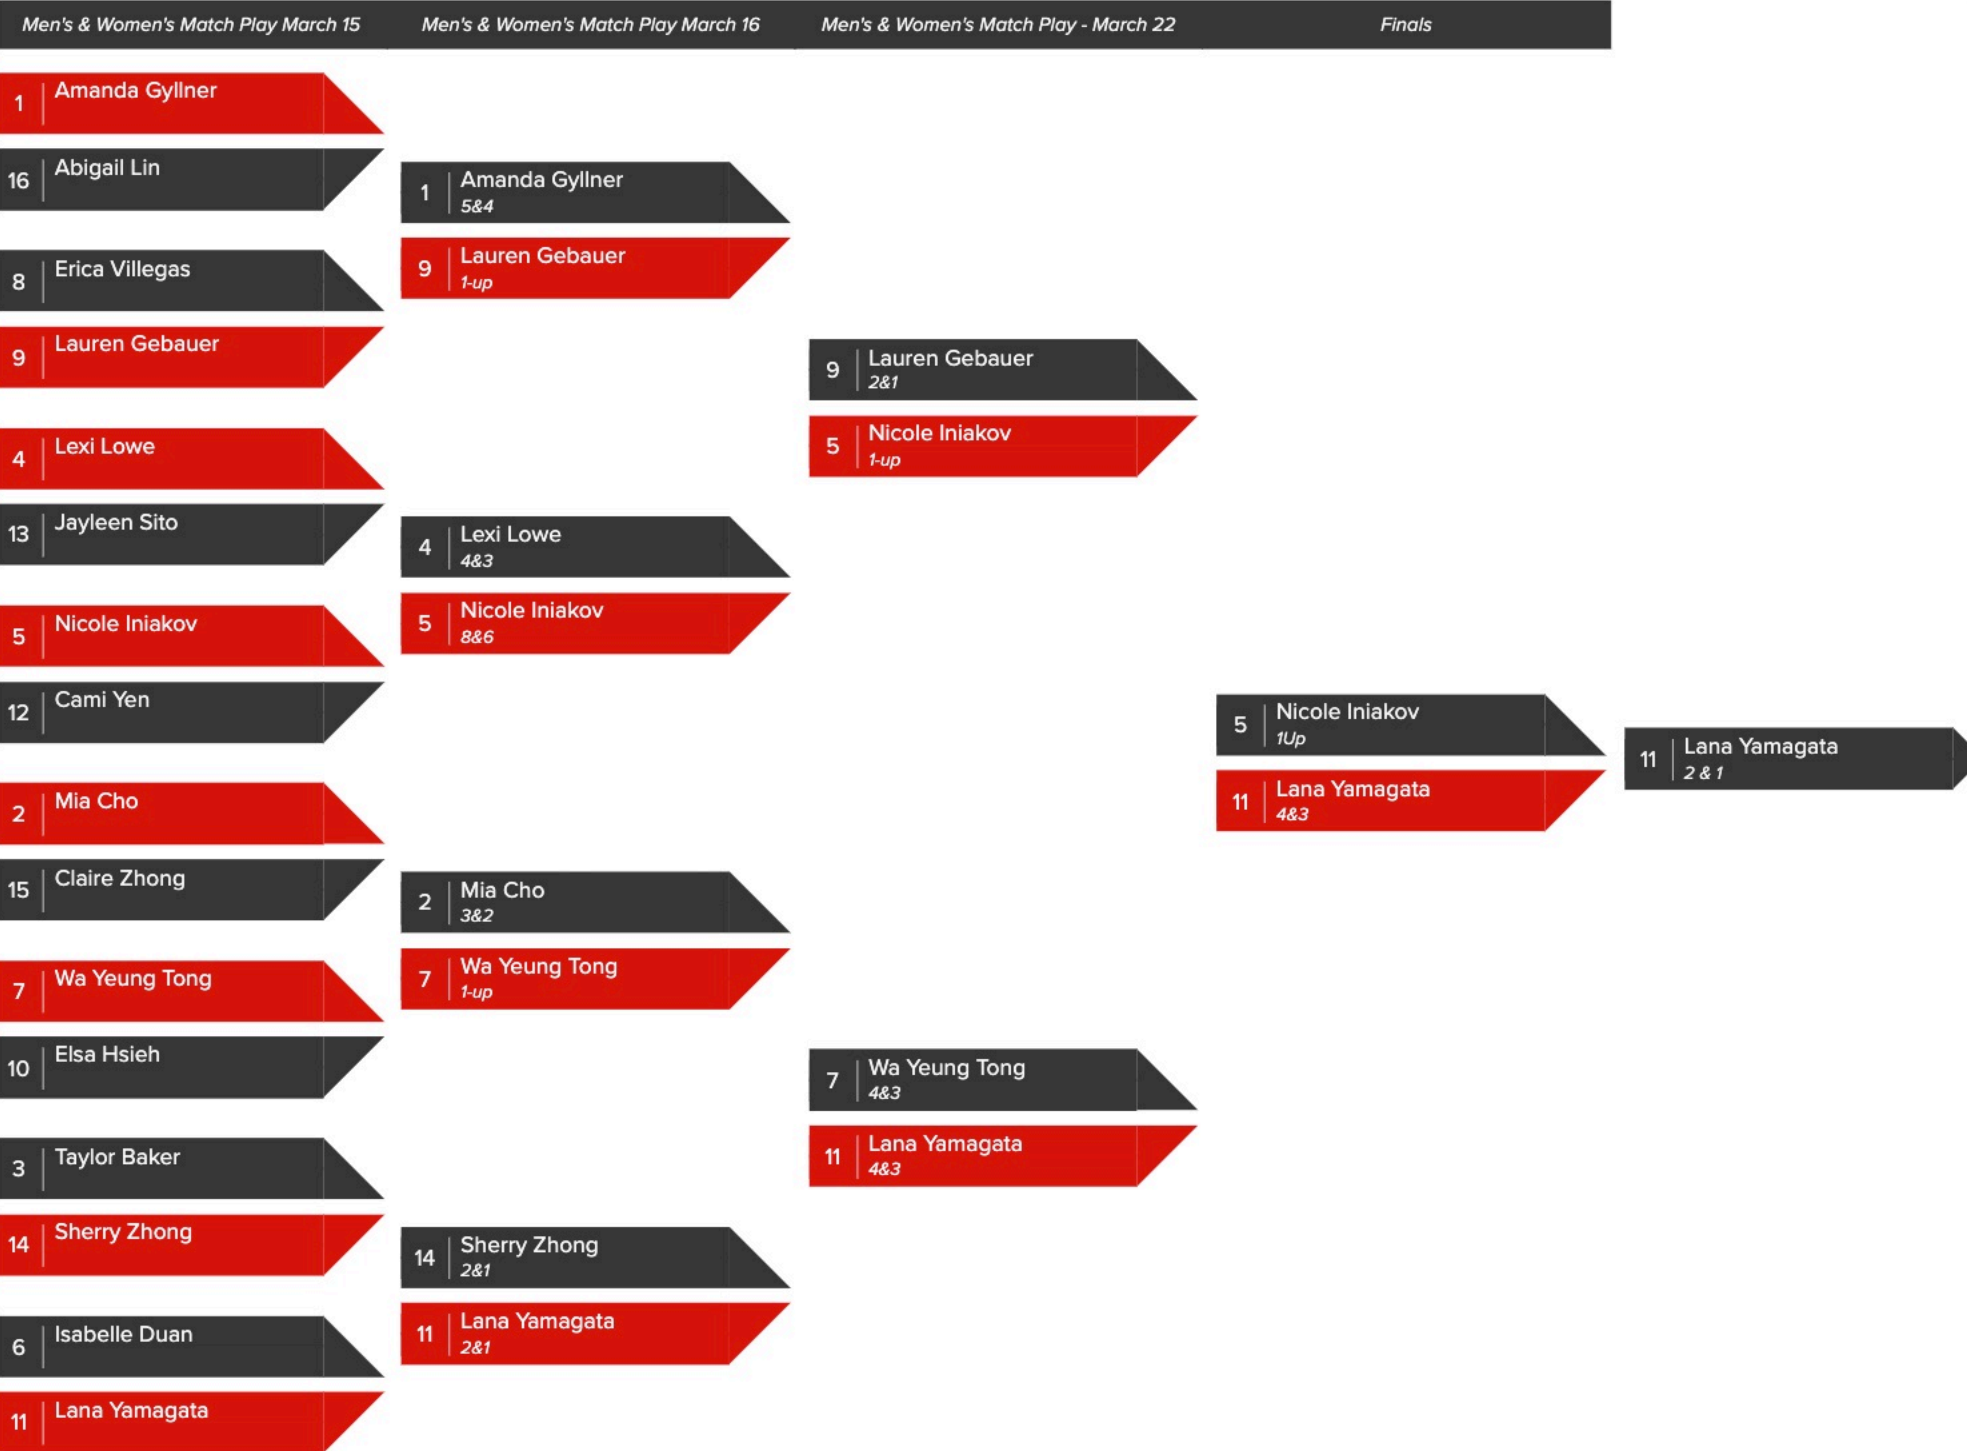

H
E
L
P
?

Stroke Play Qualifying (Fri, March 14)

SF City Women's Stroke Play Qualifying - Women's Championship Division

[Expand All](#)

	Pos.	Player	To Par Gross	Total Gross
	1	Amanda Gyllner	-1	69
	2	Mia Cho	-1	69
	3	Taylor Baker	+1	71
	4	Lexi Lowe	+1	71
	5	Nicole Iniakov	+2	72
	6	Isabelle Duan	+2	72
	7	Wa Yeung Tong	+2	72
	8	Erica Villegas	+3	73
	9	Lauren Gebauer	+3	73
	10	Elsa Hsieh	+3	73
	11	Lana Yamagata	+3	73
	12	Cami Yen	+3	73
	13	Jayleen Sito	+4	74
	14	Sherry Zhong	+4	74
	15	Claire Zhong	+4	74
	16	Abigail Lin	+4	74
	17	Sydney Silva	+4	74
	18	Myla Havarangsi	+5	75
	19	Michelle Woo	+5	75

H
E
L
P
?

Senior Women's Championship - Finals

[Expand All](#)

[Match List Display](#)

Women's Championship - Finals

[Expand All](#)

[Match List Display](#)

Women's Championship - Finals

[Expand All](#)

[Match List Display](#)

[Inkster Women's Championship - Finals](#)

[Expand All](#)

[Match List Display](#)

Men's & Women's Match Play March 15	Men's & Women's Match Play March 16	Men's & Women's Match Play - March 22	Finals
1 Sydney Silva			
16 Chelsie Chin	1 Sydney Silva 3&2		
8 Jayden Peters	9 Serene Kim 1-up		
9 Serene Kim		1 Sydney Silva 5&3	
4 Elizabeth Scholtes		5 Millie Wang 20 Holes	
13 Nailah Jackson	4 Elizabeth Scholtes 3&2		
5 Millie Wang	5 Millie Wang 2&1		
12 Chloe Ku			1 Sydney Silva 2&1
2 Myla Havarangsi			7 Sophia Lee 20 Holes
15 Jennifer Serbin	15 Jennifer Serbin 3&2		7 Sophia Lee by Default
7 Sophia Lee	7 Sophia Lee 7&6		
10 Brooke Gongora		7 Sophia Lee 2&1	
3 Michelle Woo		6 Kelly Zhang 3&2	
14 Norah Yang	14 Norah Yang by Default		
6 Kelly Zhang	6 Kelly Zhang 1-up		
11 Joyce Zhang			