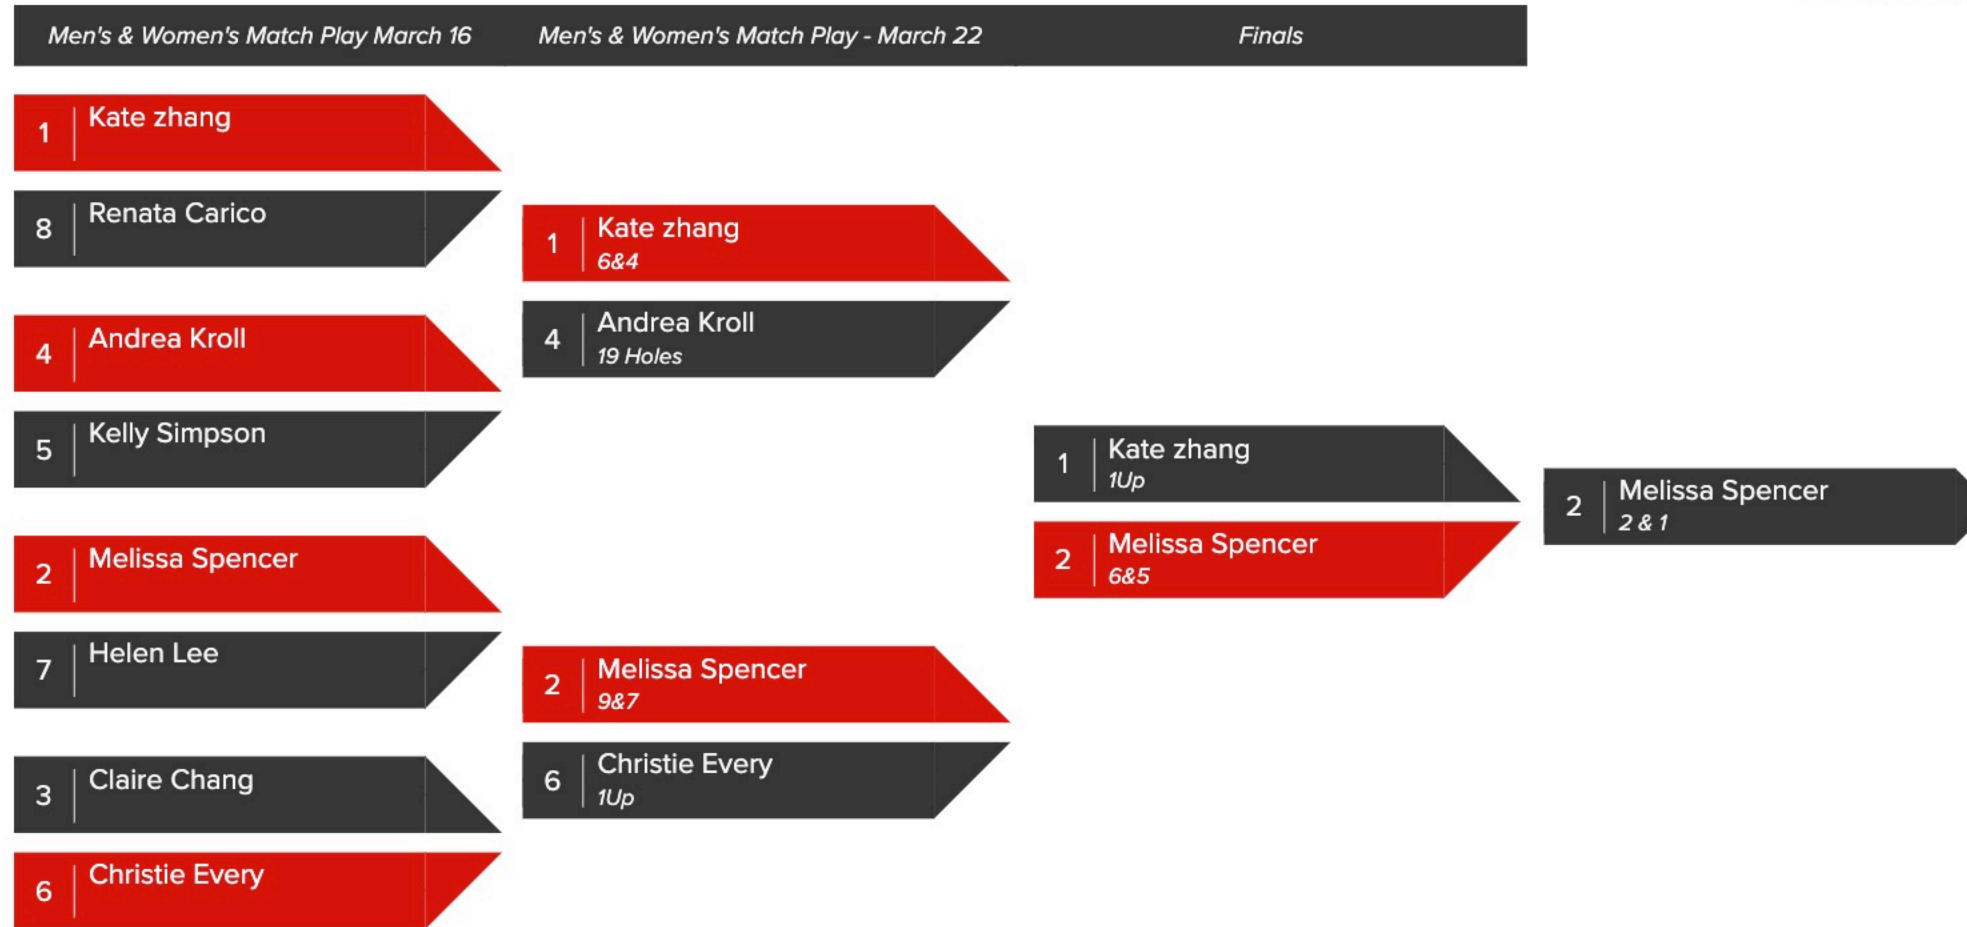

Senior Women's Championship - Finals

[Expand All](#)

[Match List Display](#)