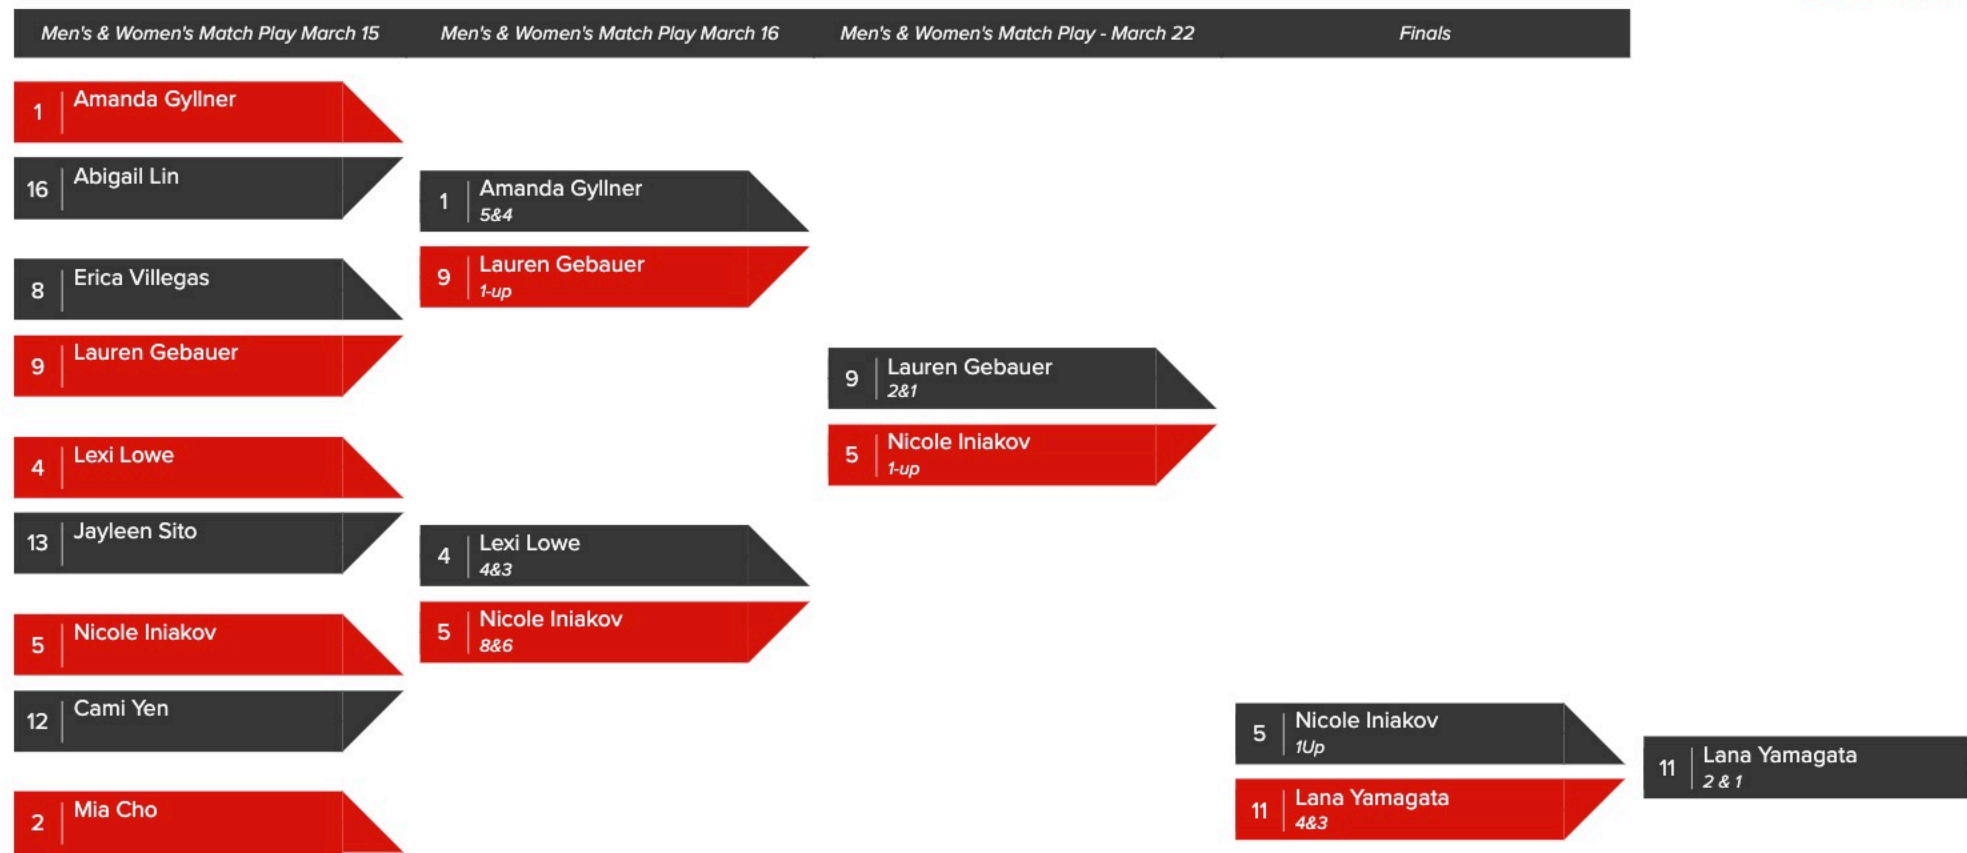

H
E
L
P
?

Senior Women's Championship - Finals

[Expand All](#)

[Match List Display](#)

Women's Championship - Finals

[Expand All](#)

[Match List Display](#)

Women's Championship - Finals

[Expand All](#)

[Match List Display](#)

[Inkster Women's Championship - Finals](#)

[Expand All](#)

[Match List Display](#)

Men's & Women's Match Play March 15	Men's & Women's Match Play March 16	Men's & Women's Match Play - March 22	Finals
1 Sydney Silva			
16 Chelsie Chin	1 Sydney Silva 3&2		
8 Jayden Peters	9 Serene Kim 1-up		
9 Serene Kim		1 Sydney Silva 5&3	
4 Elizabeth Scholtes		5 Millie Wang 20 Holes	
13 Nailah Jackson	4 Elizabeth Scholtes 3&2		
5 Millie Wang	5 Millie Wang 2&1		
12 Chloe Ku			1 Sydney Silva 2&1
2 Myla Havarangsi			7 Sophia Lee 20 Holes
15 Jennifer Serbin	15 Jennifer Serbin 3&2		7 Sophia Lee by Default
7 Sophia Lee	7 Sophia Lee 7&6		
10 Brooke Gongora		7 Sophia Lee 2&1	
3 Michelle Woo		6 Kelly Zhang 3&2	
14 Norah Yang	14 Norah Yang by Default		
6 Kelly Zhang	6 Kelly Zhang 1-up		
11 Joyce Zhang			